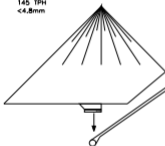

ALIMENTAÇÃO
145 TPH
<4.8mm

VSI 250

145tph 5tph

150tph

OSM 7'x18'-DD

4.0

1.2

-1.2mm
50 tph

4.0-1.2mm
95 tph